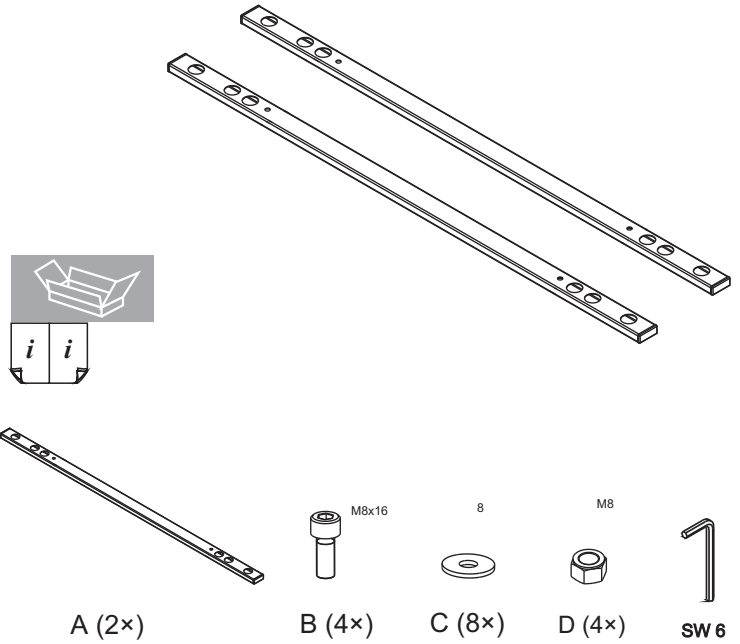

M VESA Extender Kit Motorized Mount 1200/800 HD
EAN 7350073731206 (White)
EAN 7350073732951 (Black)

www.multibrackets.com

ID 041 153 614 Rev B

www.multibrackets.com

M VESA Extender Kit Motorized Mount 1200/800 HD
EAN 7350073731206 (White)
EAN 7350073732951 (Black)