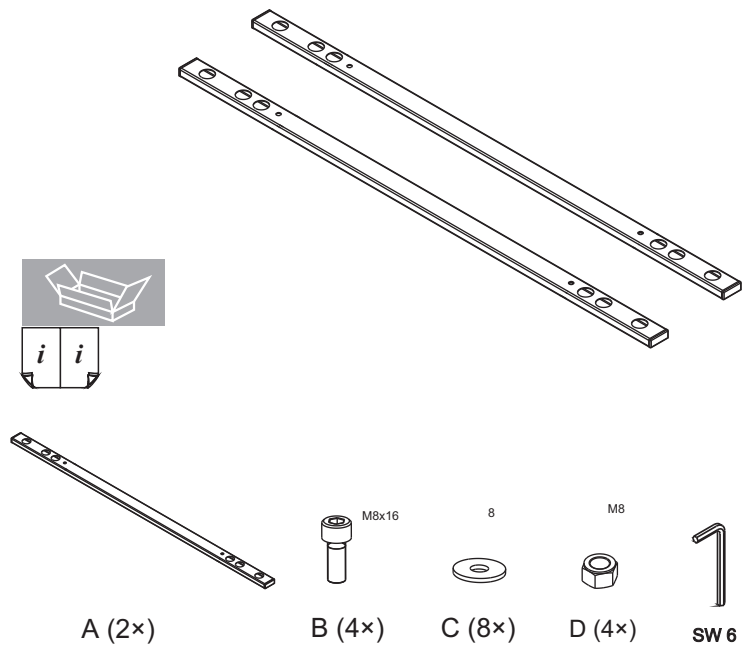

M VESA Extender Kit Motorized Mount 1200/800 HD
EAN 7350073731206 (White)
EAN 7350073732951 (Black)

www.multibrackets.com

ID 041 153 614 Rev B

www.multibrackets.com

M VESA Extender Kit Motorized Mount 1200/800 HD
EAN 7350073731206 (White)
EAN 7350073732951 (Black)