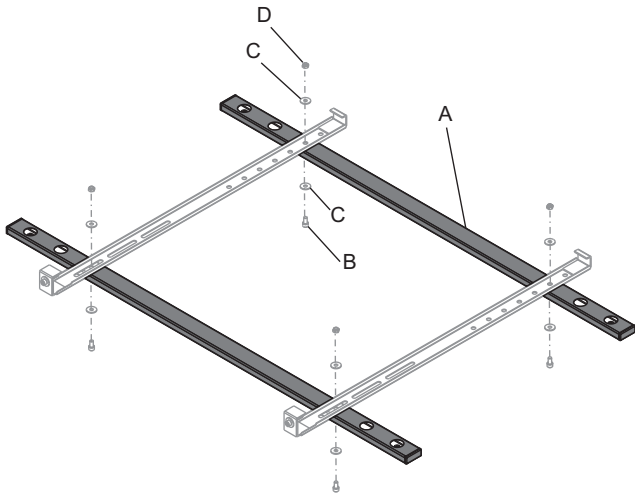

www.multibrackets.com

www.multibrackets.com