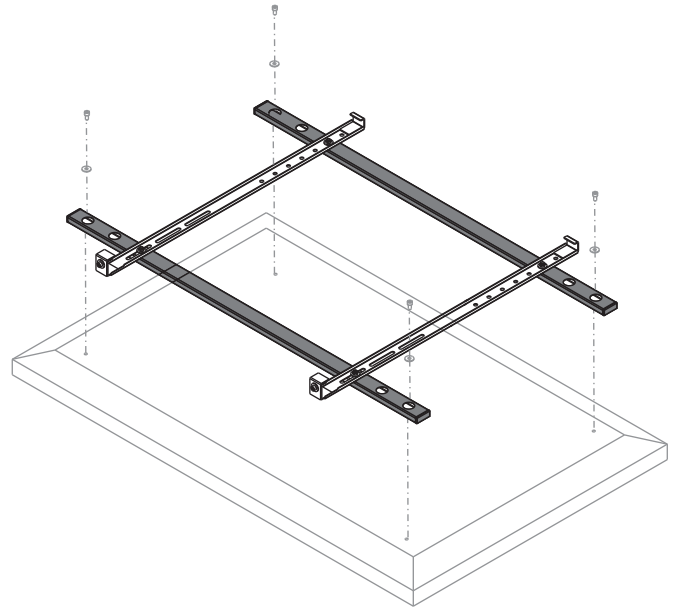

www.multibrackets.com

www.multibrackets.com