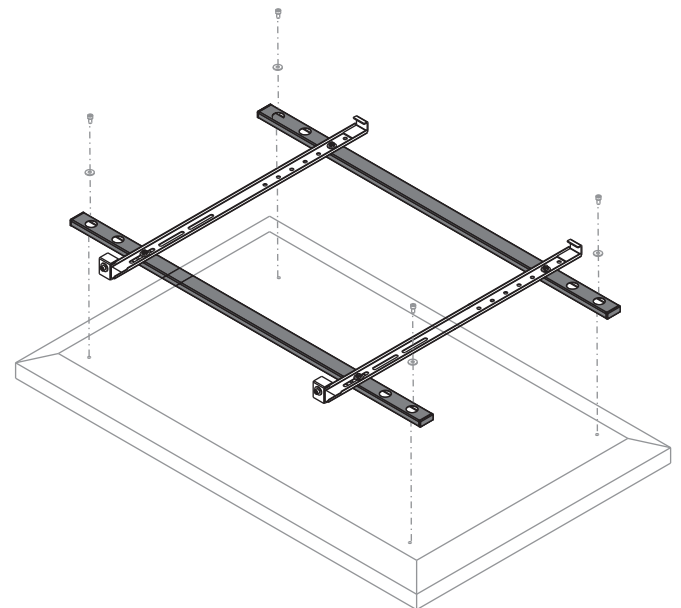

www.multibrackets.com

www.multibrackets.com