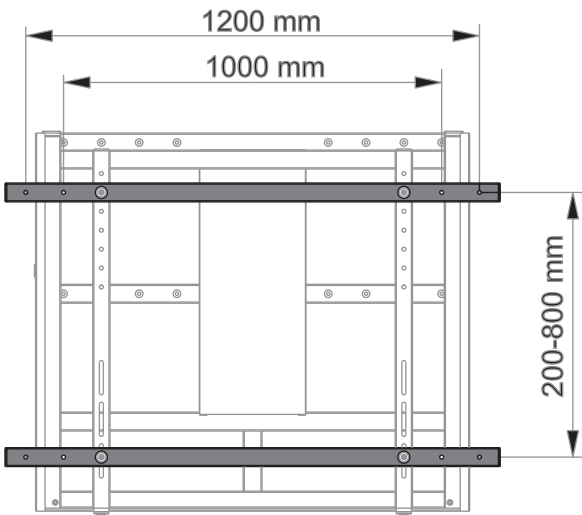

M VESA Extender Kit Motorized Mount 1200/800 HD
EAN 7350073731206 (White)
EAN 7350073732951 (Black)

www.multibrackets.com

ID 041 153 614 Rev B

www.multibrackets.com

M VESA Extender Kit Motorized Mount 1200/800 HD
EAN 7350073731206 (White)
EAN 7350073732951 (Black)