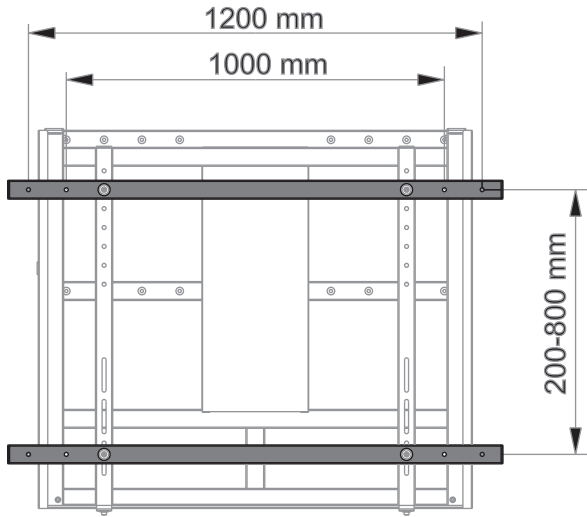

M VESA Extender Kit Motorized Mount 1200/800 HD
EAN 7350073731206 (White)
EAN 7350073732951 (Black)

www.multibrackets.com

ID 041 153 614 Rev B

www.multibrackets.com

M VESA Extender Kit Motorized Mount 1200/800 HD
EAN 7350073731206 (White)
EAN 7350073732951 (Black)