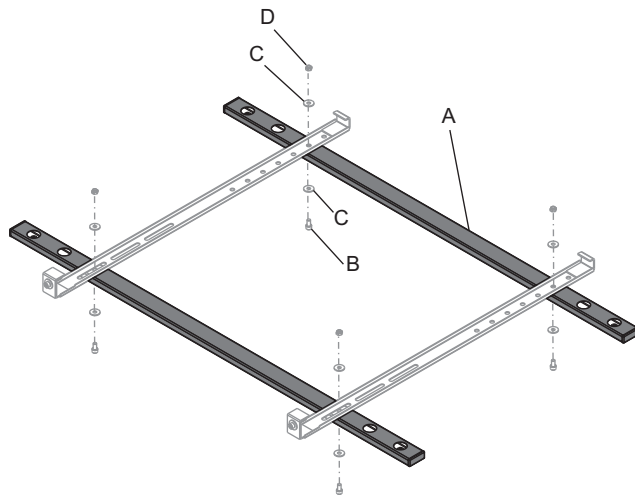

www.multibrackets.com

www.multibrackets.com