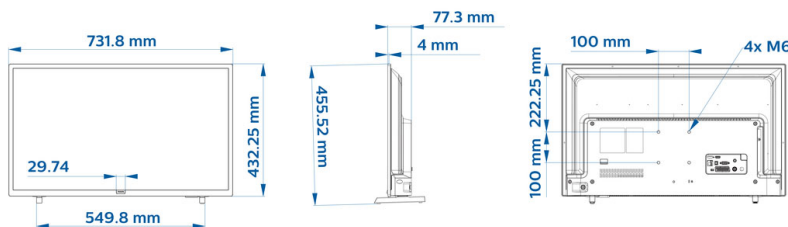

## Dimensions

- Set dimensions (W x H x D): 732 x 432 x 77 mm
- Set dimensions with stand (W x H x D): 732 x 455 x 166 mm
- Product weight: 4.6 kg
- Product weight (+stand): 4.7 kg
- VESA wall mount compatible: 100 x 100 mm, M6