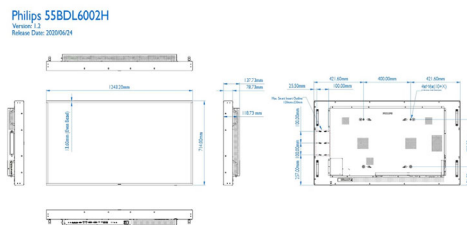

- Temperature range (operation): 0 ~ 40 °C
- Temperature range (storage): -20 ~ 60 °C
- MTBF: 50,000 hour(s)
- Altitude: 0 ~ 3000 m
- Humidity range (operation)[RH]: 20 ~ 80% RH (No condensation)
- Humidity range (storage) [RH]: 5 ~ 95% RH (No condensation)

Accessories

- Included accessories: AC Power Cord, Quick start guide, RS232 cable, Remote Control & AAA Batteries
- Included Accessories: RS232 daisy-chain cable, Edge Alignment Kit (1) -1 pcs, Edge Alignment Kit (2) - 2 pcs, Philips logo (x1), Thumbscrew (8pcs)

Miscellaneous

- On-Screen Display Languages: English, French, German, Italian, Polish, Russian, Spanish, Turkish, Simplified Chinese, Traditional Chinese, Arabic, Japanese, Portuguese, Dutch
- Regulatory approvals: CB, CE, UL/cUL, EAC, EMF, FCC, Class A, PSB, PSE, VCCI
- Warranty: 3 year warranty

Multimedia Applications

- USB Playback Audio: AAC, AIF, AIFC, ASF, M3U, M4A, MP3, MP4, PLS, WAV, WMA
- USB Playback Picture: BMP, GIF, JPEG, JPG, PNG
- USB Playback Video: ISM, M2TS, M4V, Manifest, MK3D, MKV, MP4, MPD, MPEG, MPG, MT2, MTS, TS, VOB

Supported Display Resolution

• Computer formats

Resolution	Refresh rate
1024 x 768	60, 75Hz
1280 x 1024	60Hz
1280 x 768	60Hz
1280 x 800	60Hz
1280 x 960	60Hz
1360 x 768	60Hz
1366 x 768	60Hz
1600 x 1200	60Hz
1920 x 1080	60Hz
640 x 480	60, 72, 75Hz
720 x 400	70Hz
800 x 600	60, 75Hz

• Video formats

Resolution	Refresh rate
1080i	25, 30Hz
1080p	50, 60Hz
720p	50, 60Hz

Issue date 2021-02-05

Version: 3.0.1

12 NC: 8670 001 68694
EAN: 87 12581 76871 3

© 2021 Koninklijke Philips N.V.
All Rights reserved.

Specifications are subject to change without notice.
Trademarks are the property of Koninklijke Philips N.V.
or their respective owners.

www.philips.com