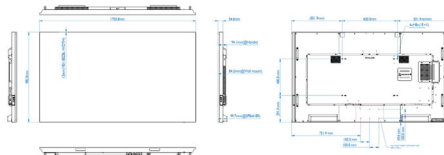

Operating conditions

- Temperature range (operation): 0 ~ 40 °C
- Temperature range (storage): -20 ~ 60 °C
- Relative humidity: 20 ~ 80%(operating), 5 ~95%(storage) %
- Altitude: 0 ~ 3000 m
- MTBF: 50,000 hour(s)

Sound

- Built-in speakers: 2 x 20W RMS

Accessories

- Included Accessories: Philips logo (x1), RS232 Daisy chain cable (x1), Cleaning cloth (x1), DVI - I Cable (1.8m) (x1), HDMI Cable (3m) (x1), IR sensor cable (1.8 m) (x1), M2 Screw (x2), M3 screw (x2), Power cable (x3), Touch Pen (x2), USB A to B cable (3m) (x1), USB Cover (x1), AAA batteries (x1), HDMI transmitter (x2), Quick start guide (x1), Remote control (x1), RS232 cable (3 m) (x1)

Multimedia Applications

- USB Playback Audio: AAC, M4A, MP3, WMA
- USB Playback Picture: BMP, JPEG, JPG, PNG
- USB Playback Video: ASF, AVI, FLV, MKV, MP4, MPEG, MPG, TS, VOB, WEBM, WMV, DAT

Miscellaneous

- On-Screen Display Languages: English, French, German, Spanish, Polish, Turkish, Russian, Italian, Simplified Chinese, Traditional Chinese, Arabic, Japanese, Danish, Dutch, Finnish, Norwegian, Portuguese, Swedish
- Regulatory approvals: CE, RoHS, CB, CU, EMF, EPA, FCC, Class A, ETL, PSB
- Warranty: 3 year warranty

Internal Player

- CPU: Intel Core i7
- Storage: 256GB eMMC
- GPU: Nvidia GT730
- RAM: 8GB DDR4

Multi-touch Interactivity

- Touch points: 10 simultaneous touch points

Issue date 2022-10-25

Version: 5.1.1

12 NC: 8670 001 67649
EAN: 87 12581 76742 6

© 2022 Koninklijke Philips N.V.
All Rights reserved.

Specifications are subject to change without notice.
Trademarks are the property of Koninklijke Philips N.V.
or their respective owners.

www.philips.com