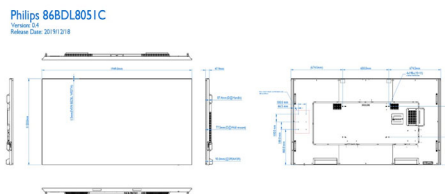

Operating conditions

- Temperature range (operation): 0 ~ 40 °C
- Temperature range (storage): -20 ~ 60 °C
- Relative humidity: 20 ~ 80%(operating), 5 ~95%(storage) %
- Altitude: 0 ~ 3000 m
- MTBF: 50,000 hour(s)

Sound

- Built-in speakers: 2 x 20W RMS

Accessories

- Included Accessories: Philips logo (x1), RS232 Daisy chain cable (x1), Cleaning cloth (x1), DVI - I Cable (1.8m) (x1), HDMI Cable (3m) (x1), HDMI transmitter (x2), IR sensor cable (1.8 m) (x1), M2 Screw (x2), M3 screw (x2), Power cable (x3), Touch Pen (x2), USB A to B cable (3m) (x1), USB Cover (x1), AAA batteries (x1), Quick start guide (x1), Remote control (x1), RS232 cable (3 m) (x1)

Multimedia Applications

- USB Playback Audio: AAC, M4A, MP3, WMA
- USB Playback Picture: BMP, JPEG, JPG, PNG
- USB Playback Video: ASF, AVI, FLV, MKV, MP4, MPEG, MPG, TS, VOB, WEBM, WMV, DAT

Miscellaneous

- On-Screen Display Languages: English, French, German, Spanish, Polish, Turkish, Russian, Italian, Simplified Chinese, Traditional Chinese, Arabic, Japanese, Danish, Dutch, Finnish, Norwegian, Portuguese, Swedish
- Regulatory approvals: CE, RoHS, CB, CU, EMF, FCC, Class A, ETL, PSB
- Warranty: 3 year warranty

Internal Player

- CPU: Intel Core i7
- Storage: 256GB eMMC
- GPU: Nvidia GT730
- RAM: 8GB DDR4

Multi-touch Interactivity

- Touch points: 10 simultaneous touch points

Issue date 2021-09-29

Version: 4.1.1

12 NC: 8670 001 67654
EAN: 87 12581 76745 7

© 2021 Koninklijke Philips N.V.
All Rights reserved.

Specifications are subject to change without notice.
Trademarks are the property of Koninklijke Philips N.V.
or their respective owners.

www.philips.com