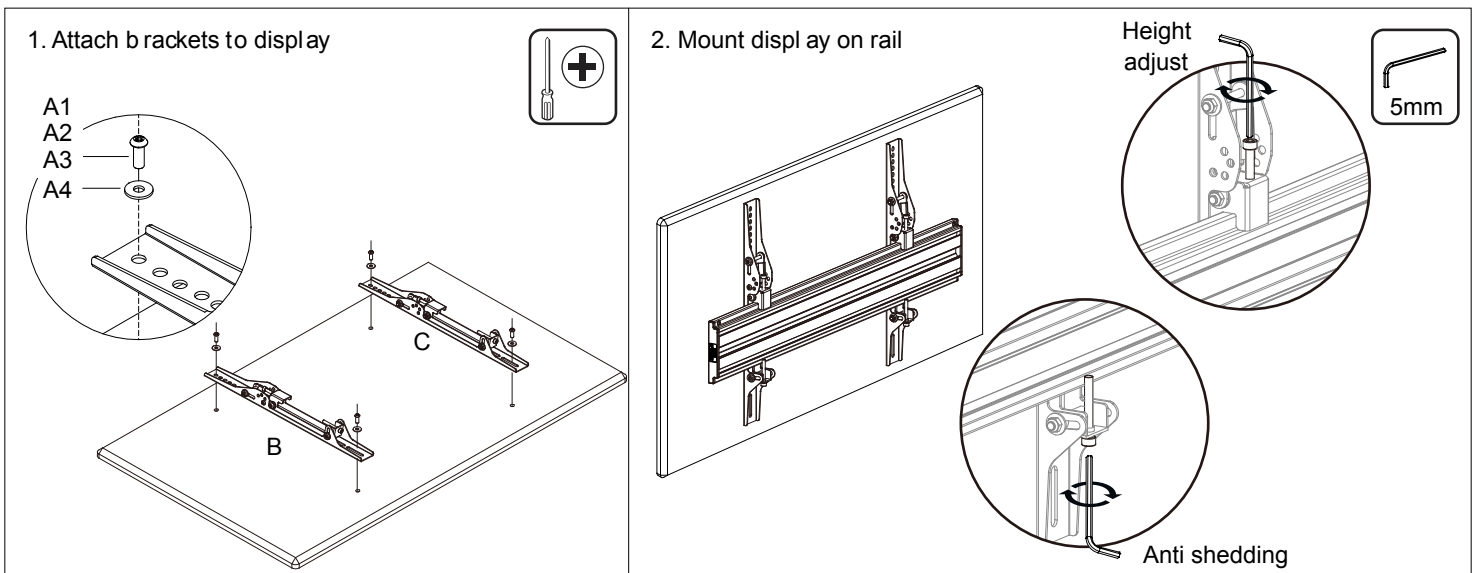

INSTALLATION INSTRUCTION