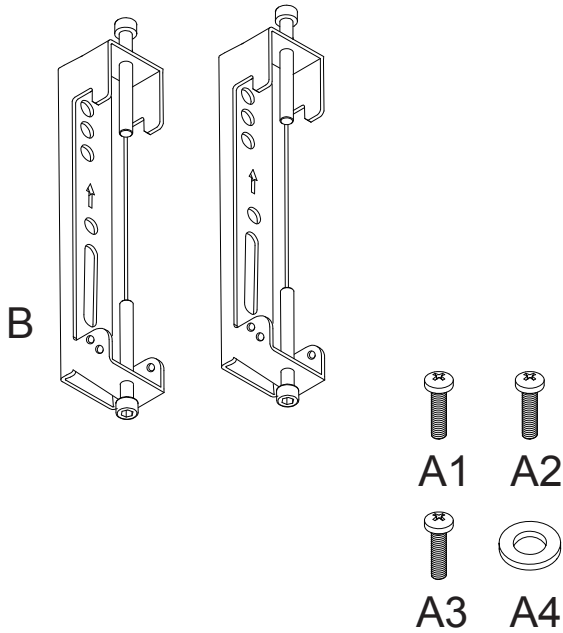

Technical Summary

Fixed arms(20cm)

EAN: 7350073733903

COMPONENT CHECKLIST

Item	Name	QTY
A1	M5 x 15mm Screw	4
A2	M6 x 15mm Screw	4
A3	M8 x 15mm Screw	4
A4	M6 Washer	4
B	Fixed Bracket	2

PRODUCT DIMENSIONS

INSTALLATION INSTRUCTION