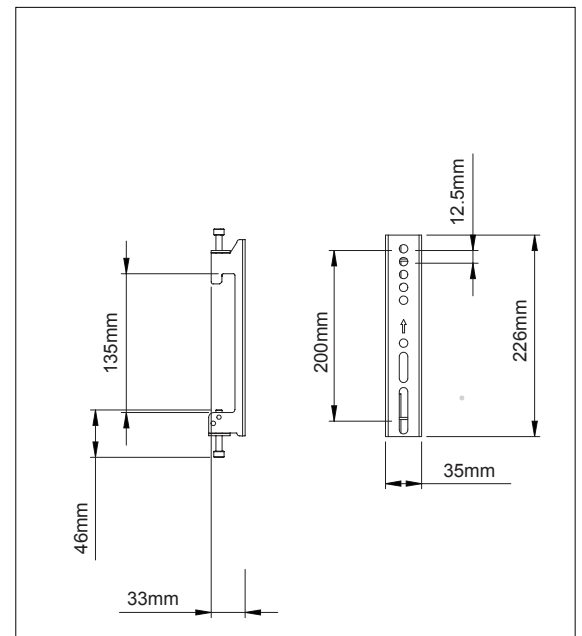

Technical Summary

Fixed arms(20cm)

EAN: 7350073733903

COMPONENT CHECKLIST

Item	Name	QTY
A1	M5 x 15mm Screw	4
A2	M6 x 15mm Screw	4
A3	M8 x 15mm Screw	4
A4	M6 Washer	4
B	Fixed Bracket	2

PRODUCT DIMENSIONS

INSTALLATION INSTRUCTION