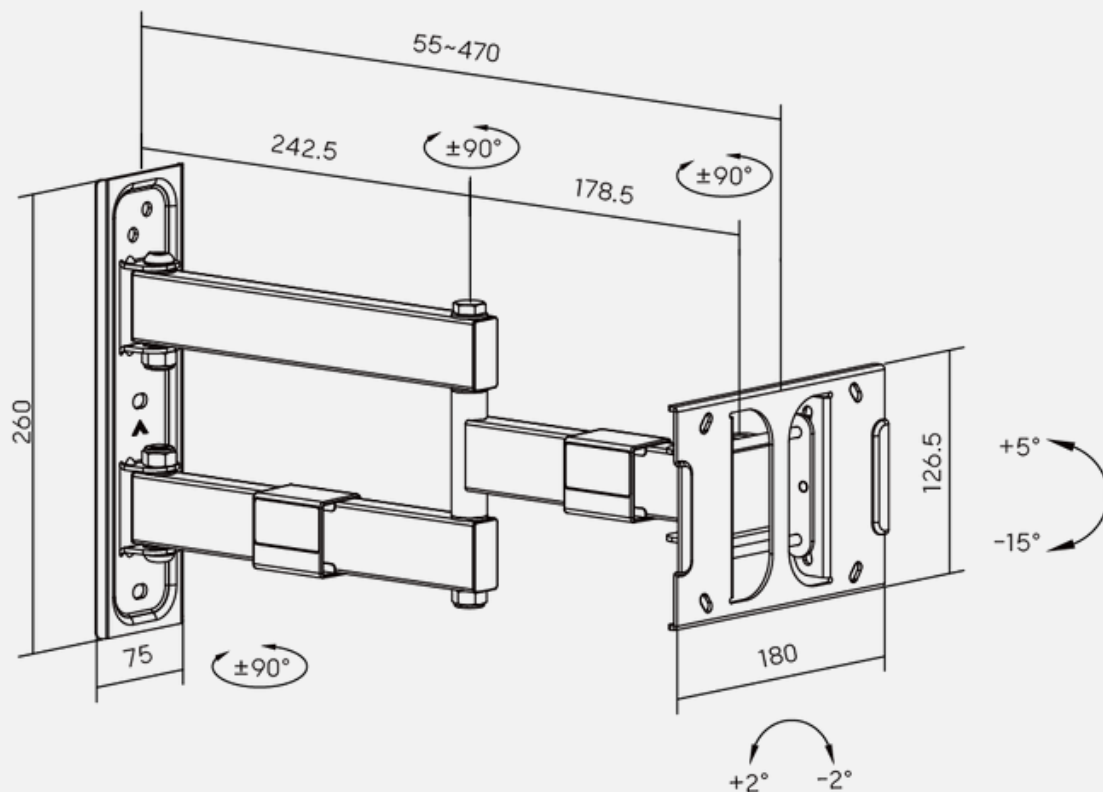

## WMA75 - FULL MOTION TV WALL MOUNT

The **WMA75 arm** requires the use of a **WMF or WMT wall mount** (sold separately). Together, they create a functional and fully compatible TV mounting system.

The WMA75 wall arm is a modern and versatile solution for mounting your TV with complete flexibility. Designed for screens up to 75", it allows you to easily adjust the tilt, swivel, and distance from the wall – ensuring the perfect viewing angle in any room, whether at home or in the office.

- ✔ For 43"-75" TVs – compatible with most LED, LCD, and OLED screens
- ✔ Weight capacity: up to 30 kg – strong steel construction ensures secure installation
- ✔ Extension from wall: 85-500 mm – adjust the viewing distance to your needs
- ✔ Tilt range: +5° ~ -15° – reduce glare and achieve optimal screen positioning
- ✔ Swivel range: +90° ~ -90° – full left and right movement for flexible viewing
- ✔ Level adjustment: +2° ~ -2° – fine-tune screen leveling after installation
- ✔ Dual-arm design – provides extra stability and smooth movement
- ✔ Cable management system – keeps cables organized and hidden

### PRODUCT SPECIFICATIONS

Index	WMA75
Color	Black
Warranty	5 - years
Forward Tilting	+5° ~ -15°
Arm rotation	+90° ~ -90°
Number of screens	1
Minimum screen size	43"
Maximum screen size	75"
Maximum load	30 kg

### TECHNICAL SPECIFICATIONS

Product dimensions W: 180 mm, D: 470 mm, H: 260 mm (7,1" x 18,5" x 10,24")

Product weight 3,75 kg

Minimum Distance from Mounting Surface 55 mm

Maximum Distance from Mounting Surface 470 mm