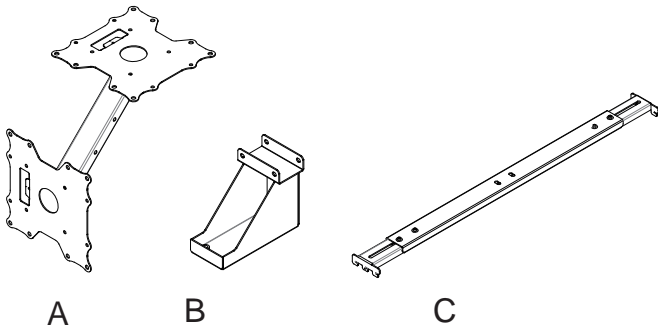

## M Store Shelf Mount Pro Dual 32BDL-4050D

EAN: 7350073737567

### COMPONENT CHECKLIST

Item	Name	QTY
A	Mirror swivel head assembly	1
B	Fittings	1
C	Connection plate	2
D	M8*15mm Screw	4
E	Mφ16*φ8.2*1.5 Gasket	4
F	M6*65mm Screw	2
G	M6 Nut	2
H	5mm Allen Key	1
I	Open Wrench	1

A1	A2	A3	A4	X2
M5X15	M6X15	M8X15	Ø16XØ6.2X1.5	
X4	X4	X4	X4	