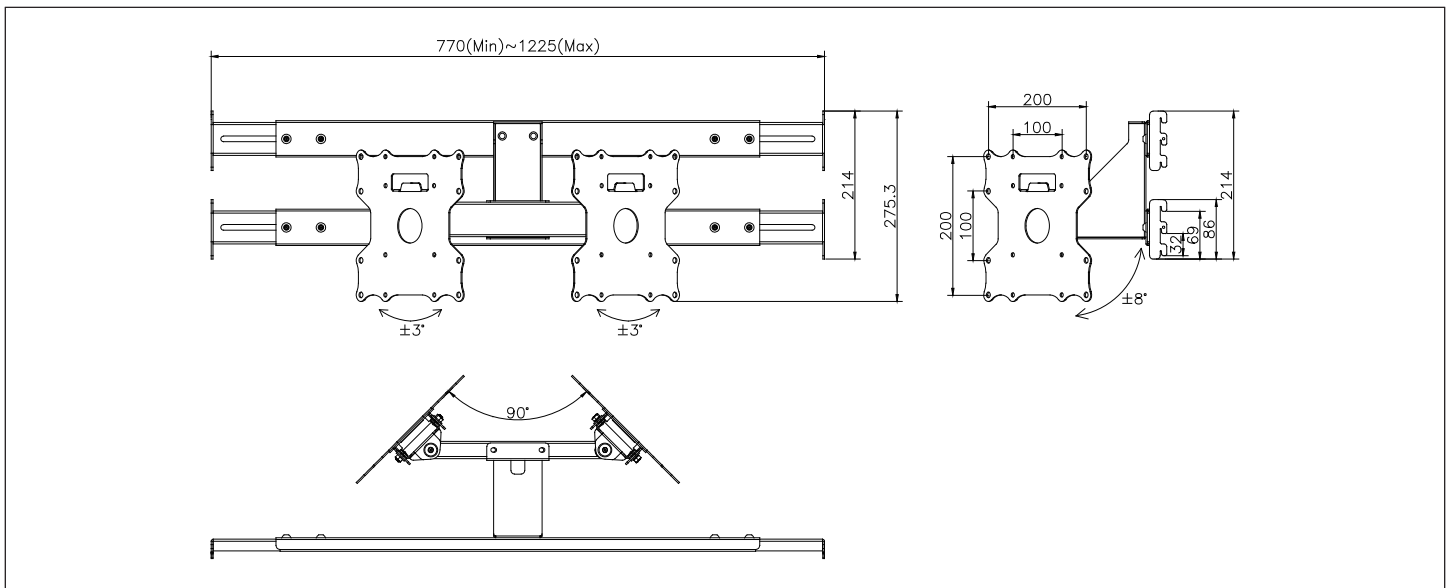

### COMPONENT CHECKLIST

Item	Name	QTY
A	Mirror swivel head assembly	1
B	Fittings	1
C	Connection plate	2
D	M8*15mm Screw	4
E	Mφ16*φ8.2*1.5 Gasket	4
F	M6*65mm Screw	2
G	M6 Nut	2
H	5mm Allen Key	1
I	Open Wrench	1

A1	A2	A3	A4	X2
M5X15	M6X15	M8X15	Ø16XØ6.2X1.5	
X4	X4	X4	X4	

### PRODUCT DIMENSIONS