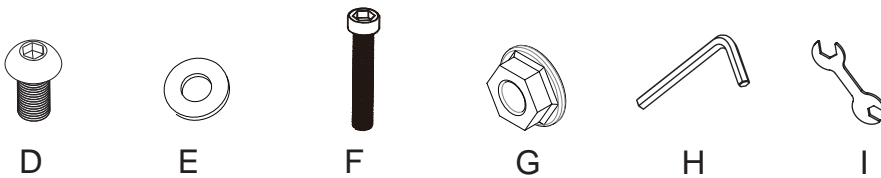

## M Store Shelf Mount Pro Dual 32BDL-4050D

EAN: 7350073737567

### COMPONENT CHECKLIST

Item	Name	QTY
A	Mirror swivel head assembly	1
B	Fittings	1
C	Connection plate	2
D	M8*15mm Screw	4
E	Mφ16*φ8.2*1.5 Gasket	4
F	M6*65mm Screw	2
G	M6 Nut	2
H	5mm Allen Key	1
I	Open Wrench	1

A1	A2	A3	A4	X2
M5X15	M6X15	M8X15	Ø16XØ6.2X1.5	
X4	X4	X4	X4	

### PRODUCT DIMENSIONS