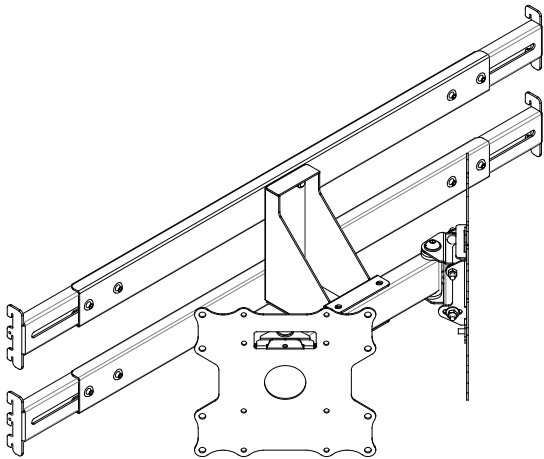

## M Store Shelf Mount Pro Dual 32BDL-4050D

EAN: 7350073737567

### COMPONENT CHECKLIST

Item	Name	QTY
A	Mirror swivel head assembly	1
B	Fittings	1
C	Connection plate	2
D	M8*15mm Screw	4
E	Mφ16*φ8.2*1.5 Gasket	4
F	M6*65mm Screw	2
G	M6 Nut	2
H	5mm Allen Key	1
I	Open Wrench	1

A1	A2	A3	A4	X2
M5X15	M6X15	M8X15	Ø16XØ6.2X1.5	
X4	X4	X4	X4	

### PRODUCT DIMENSIONS