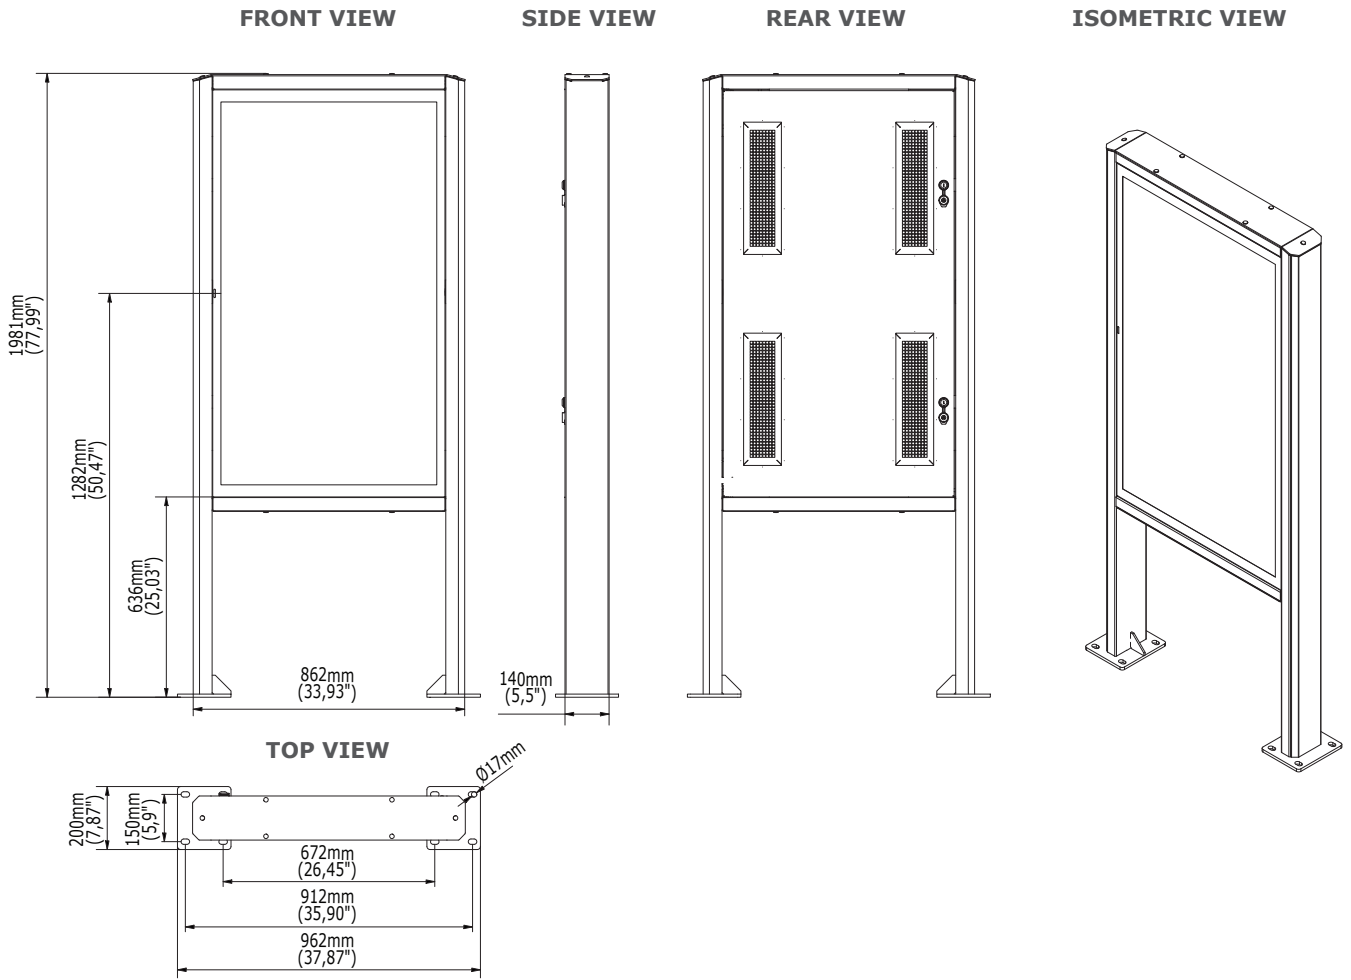

FEATURES

- Durable steel construction
- Integrated cable management system
- Place for IT equipment
- Quick and easy assembly

PRODUCT SPECIFICATIONS

Short index	POK101
Product group	Kiosks
Category	Kiosks for outdoor displays
Colour	Black
Warranty	Limited 5-years
Number of screens	1
Screen size	55"
Maximum load	80 kg

55"

80 kg

Durable steel construction

Quick and easy assembly

Floor mounting

TECHNICAL SPECIFICATIONS

Product dimensions

W: 862 mm D: 200 mm H: 1981 mm (W:33,93" D:7,87" H:77,99")

Product weight

60 kg (132,27 lb)

LOGISTICS DATA

SAP INDEX	EAN CODE	COLOUR	PACKAGE DIMENSIONS	PACKAGE WEIGHT
WOZE-POK101	5902841131408	BLACK	1981 x 862 x 200 mm 77,99 x 33,93 x 7,87"	65 kg 143,30 lb

HS Code (Harmonized System): 732690, HTS Code (Harmonized Tariff Schedule): 7326909890, Country of Origin: Poland