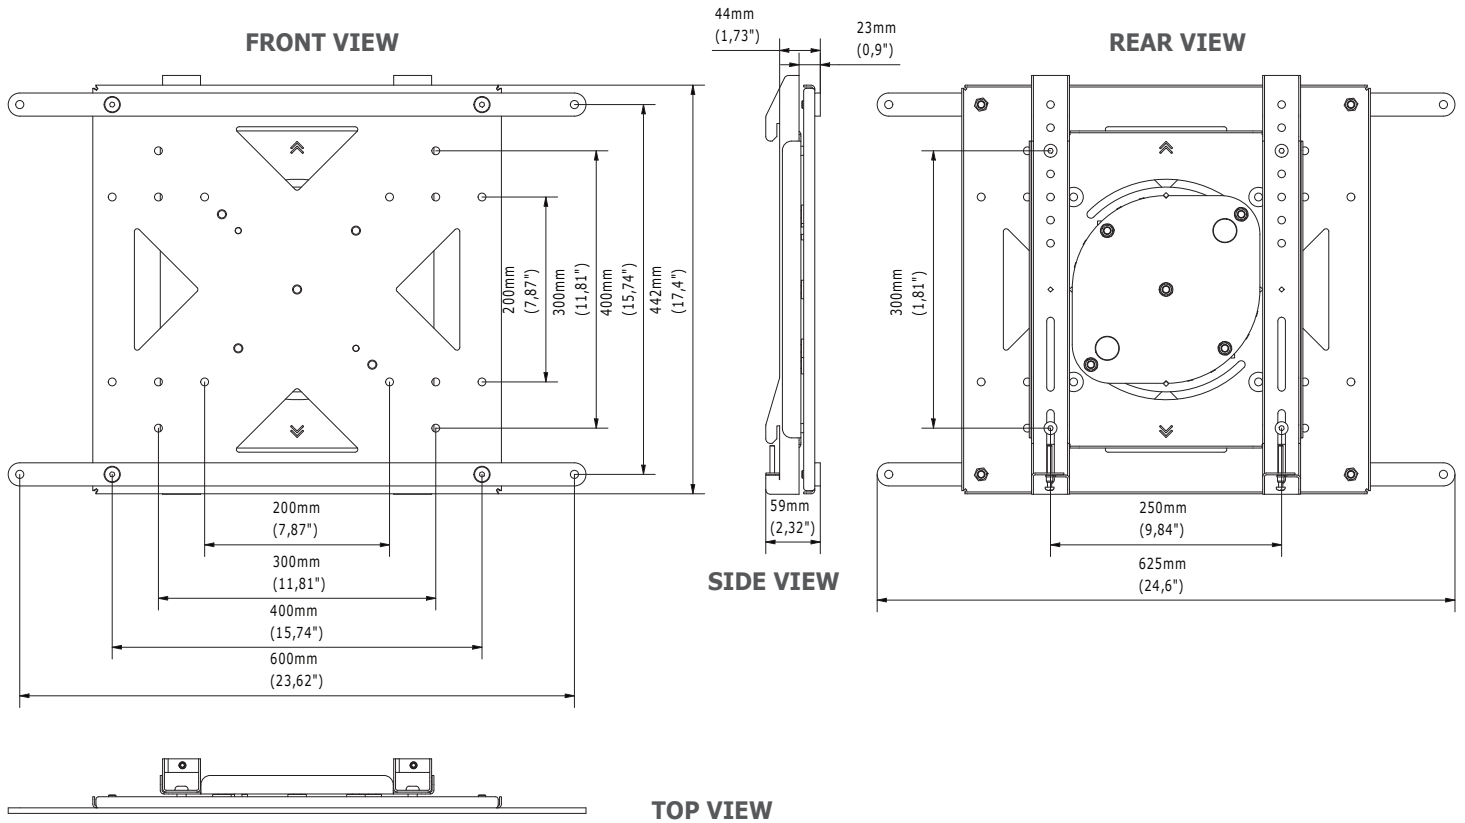

32"- 42"

200x200  
600x400

45 kg

Securing the screen against falling with screws

Minimalistic design and functionality

Wide range of VESA mounting standards

## TECHNICAL SPECIFICATIONS

Product dimensions	W: 625 mm D: 38 mm H: 442 mm (W:24,61" D:1,50" H:17,40")
Product weight	8,1 kg (18 lb)
Max. distance from the surface	44 mm (1,73")
Min. distance from the surface	44 mm (1,73")
Max. mounting pattern	600 mm x 400 mm
Min. mounting pattern	200 mm x 200 mm

## LOGISTICS DATA

SAP INDEX	EAN CODE	COLOUR	PACKAGE DIMENSIONS	PACKAGE WEIGHT
WUSC-VWRA65	5902841135093	BLACK	570 x 465 x 50 mm 22,44 x 18,31 x 1,97"	8,6 kg 19 lb

HS Code (Harmonized System): 732690, HTS Code (Harmonized Tariff Schedule): 7326909890, Country of Origin: Poland