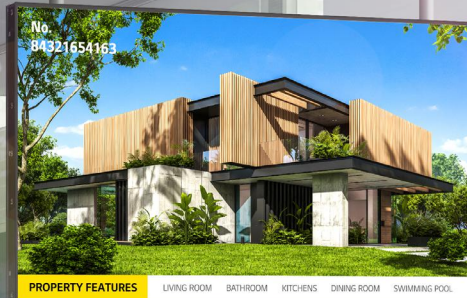

Real Estate

* All images in this datasheet are for illustrative purposes only.

Window Facing Display 55/49XS4J

Outstanding Visibility Beyond Window

-  4,000 nits
High Brightness
-  Slim Bezel
-  Long-lasting
High Performance
-  webOS
Smart Platform
-  Built-in Wi-Fi
-  Web-based
Monitoring Solution

High Visibility Under the Sunlight

With a great brightness of 4,000 nits*, XS4J clearly deliver contents and attract public attention, which is the ultimate display for outdoor visibility. QWP** enables clear visibility even when the viewer is wearing polarized sunglasses.

* Max. 4,000 nits, Typ. 3,200 nits (Based on LG internal test conducted in February, 2021)
 ** Quarter Wave Plate

High Performance with webOS

Quad Core SoC* can execute several tasks at the same time without a separate media player. In addition, webOS 4.1 platform enhances user convenience with intuitive UI and simple app development tools.

* System-on-Chip

Slim Bezel Design

XS4J attracts attention with elegant design, featuring a slim bezel. These displays enhance the visual impact of the played content and the store's overall atmosphere.