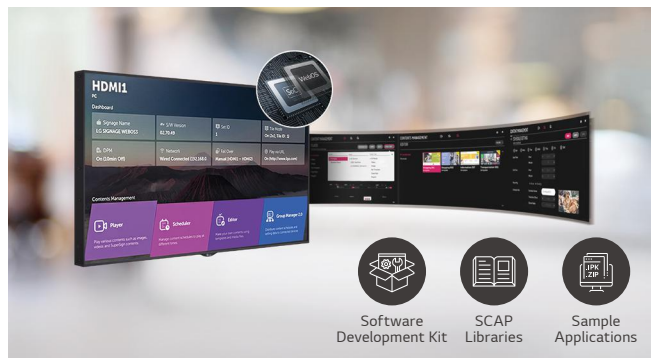

Real Estate

* All images in this datasheet are for illustrative purposes only.

Window Facing Display 55/49XS4J

Outstanding Visibility Beyond Window

-  4,000 nits
High Brightness
-  Slim Bezel
-  Long-lasting
High Performance
-  webOS
Smart Platform
-  Built-in Wi-Fi
-  Web-based
Monitoring Solution

High Visibility Under the Sunlight

With a great brightness of 4,000 nits*, XS4J clearly deliver contents and attract public attention, which is the ultimate display for outdoor visibility. QWP** enables clear visibility even when the viewer is wearing polarized sunglasses.

* Max. 4,000 nits, Typ. 3,200 nits (Based on LG internal test conducted in February, 2021)
 ** Quarter Wave Plate

High Performance with webOS

Quad Core SoC* can execute several tasks at the same time without a separate media player. In addition, webOS 4.1 platform enhances user convenience with intuitive UI and simple app development tools.

* System-on-Chip

Slim Bezel Design

XS4J attracts attention with elegant design, featuring a slim bezel. These displays enhance the visual impact of the played content and the store's overall atmosphere.