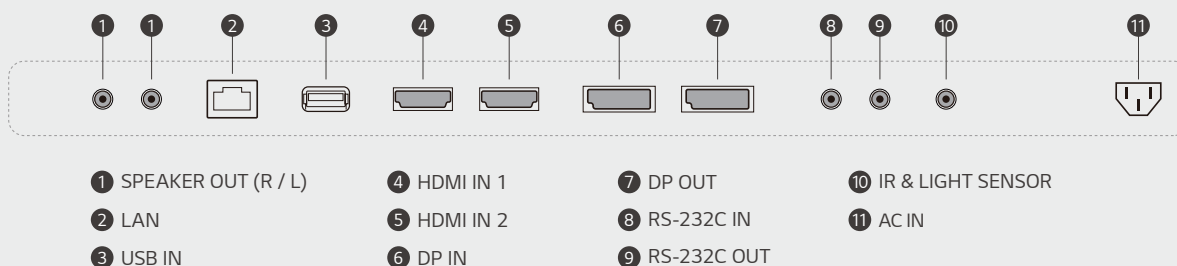

* System-on-Chip

Slim Bezel Design

XS4J attracts attention with elegant design, featuring a slim bezel. These displays enhance the visual impact of the played content and the store's overall atmosphere.

* Bezel Width (T,B / R,L) : 12.0 / 9.9 mm (55XS4J), 9.0 / 6.5 mm (49XS4J)

Wide Operating Temperature Range

XS4J can operate at various temperatures of 0-40°C*.

* Based on LG internal test conducted in February, 2021

* All images in this datasheet are for illustrative purposes only.

CONNECTIVITY

* Jack Panels may differ from the above image, so please contact LG sales team to verify before ordering.

Download
 LG C-Display+
 Mobile App
 Google Play Store