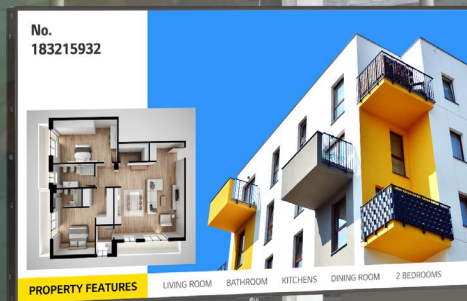

Real Estate

* All images in this datasheet are for illustrative purposes only.

Window Facing Display 55/49XS4J

Outstanding Visibility Beyond Window

-  4,000 nits
High Brightness
-  Slim Bezel
-  Long-lasting
High Performance
-  webOS
Smart Platform
-  Built-in Wi-Fi
-  Web-based
Monitoring Solution

| | | XS4J |
|---------|---|--------------------------------------|
| Panel | Screen Size, Panel | 55" / 49", IPS M+ (WRGB) |
| | Native Resolution | FHD (1,920 × 1,080) |
| | Brightness | 4,000 nits (Typ.), 3,200 nits (Min.) |
| Feature | Back Light Sync, Embedded CMS, Temperature Sensor, Auto Brightness Sensor, Built-in Wi-Fi Module, Control Manager | |

High Visibility Under the Sunlight

With a great brightness of 4,000 nits*, XS4J clearly deliver contents and attract public attention, which is the ultimate display for outdoor visibility. QWP** enables clear visibility even when the viewer is wearing polarized sunglasses.

* Max. 4,000 nits, Typ. 3,200 nits (Based on LG internal test conducted in February, 2021)
 ** Quarter Wave Plate

High Performance with webOS

Quad Core SoC* can execute several tasks at the same time without a separate media player. In addition, webOS 4.1 platform enhances user convenience with intuitive UI and simple app development tools.