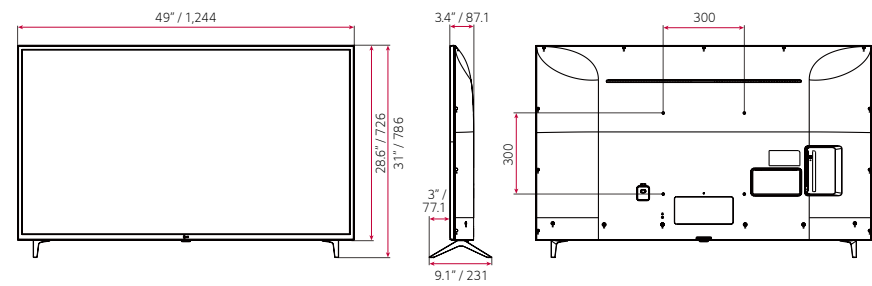

# DIMENSION (unit: mm)

86"

75"

65"

55"

49"

43"

\* Dimensions & Jack Panels (Read/Side) may differ from the above image, so please contact LG sales team to verify before ordering.  
 \* UT640S series basically have a two-pole stand, but it is able to detach the stand from the body, per service environment (can be used as a wall-mount unit).

# CONNECTIVITY

86" | 75"

65" | 55" | 49" | 43"

\* Dimensions & Jack Panels (Read/Side) may differ from the above image, so please contact LG sales team to verify before ordering.