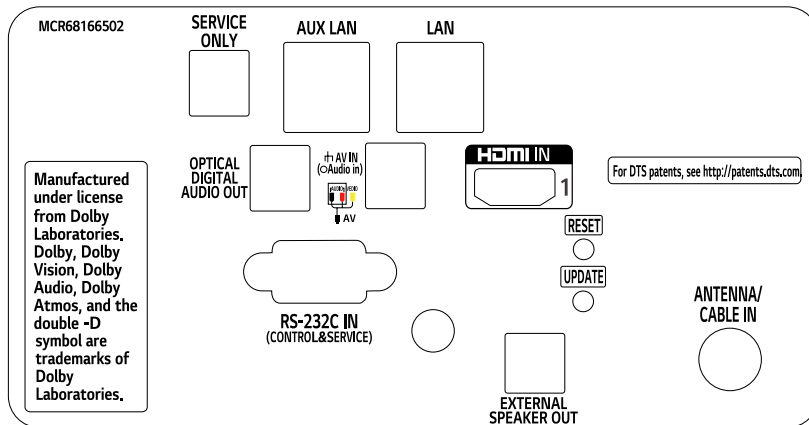

## DPM (Display Power Management)

Display Power Management (DPM) can be configured to be On only when there is a TV signal present to manage power more efficiently.

# DIMENSION (unit: mm)

86"

75"

65"

55"

49"

43"

\* Dimensions & Jack Panels (Read/Side) may differ from the above image, so please contact LG sales team to verify before ordering.  
 \* UT640S series basically have a two-pole stand, but it is able to detach the stand from the body, per service environment (can be used as a wall-mount unit).

# CONNECTIVITY

86" | 75"

65" | 55" | 49" | 43"

\* Dimensions & Jack Panels (Read/Side) may differ from the above image, so please contact LG sales team to verify before ordering.