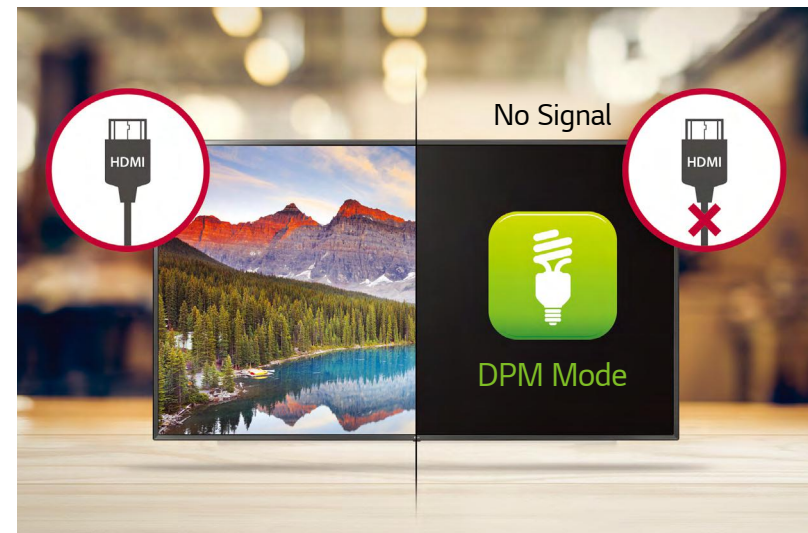

Compatibility with AV Control Systems

The UT640S series has been certified Crestron Connected®, proving that it has a higher level of compatibility with professional AV controls. This results in seamless integration and automated control*, boosting business management efficiency.

* It is a network based control system.
Available AV control systems may differ by regions.

DPM (Display Power Management)

Display Power Management (DPM) can be configured to be On only when there is a TV signal present to manage power more efficiently.