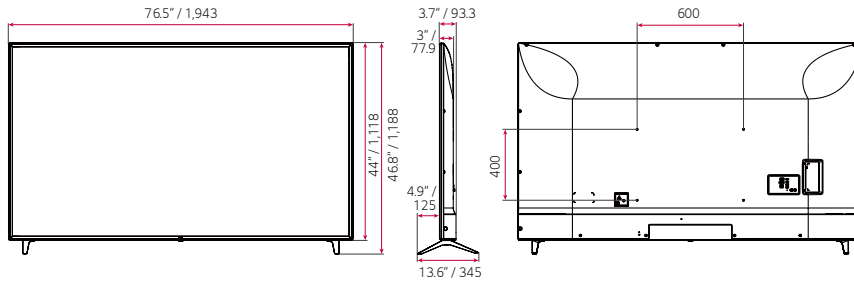

# DIMENSION (unit: mm)

86"

75"

65"

55"

49"

43"

\* Dimensions & Jack Panels (Read/Side) may differ from the above image, so please contact LG sales team to verify before ordering.  
 \* UT640S series basically have a two-pole stand, but it is able to detach the stand from the body, per service environment (can be used as a wall-mount unit).

# CONNECTIVITY

86" | 75"

65" | 55" | 49" | 43"

\* Dimensions & Jack Panels (Read/Side) may differ from the above image, so please contact LG sales team to verify before ordering.