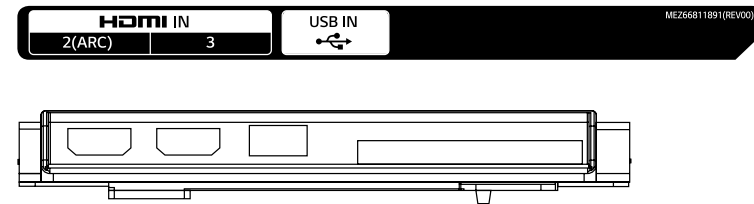

# DIMENSION (unit: mm)

86"

75"

65"

55"

49"

43"

\* Dimensions & Jack Panels (Read/Side) may differ from the above image, so please contact LG sales team to verify before ordering.  
 \* UT640S series basically have a two-pole stand, but it is able to detach the stand from the body, per service environment (can be used as a wall-mount unit).

# CONNECTIVITY

86" | 75"

65" | 55" | 49" | 43"

\* Dimensions & Jack Panels (Read/Side) may differ from the above image, so please contact LG sales team to verify before ordering.