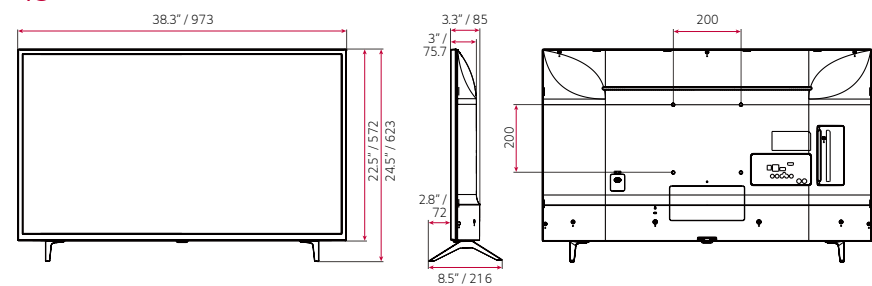

# DIMENSION (unit: mm)

86"

75"

65"

55"

49"

43"

\* Dimensions & Jack Panels (Read/Side) may differ from the above image, so please contact LG sales team to verify before ordering.  
 \* UT640S series basically have a two-pole stand, but it is able to detach the stand from the body, per service environment (can be used as a wall-mount unit).

# CONNECTIVITY

86" | 75"

65" | 55" | 49" | 43"

\* Dimensions & Jack Panels (Read/Side) may differ from the above image, so please contact LG sales team to verify before ordering.