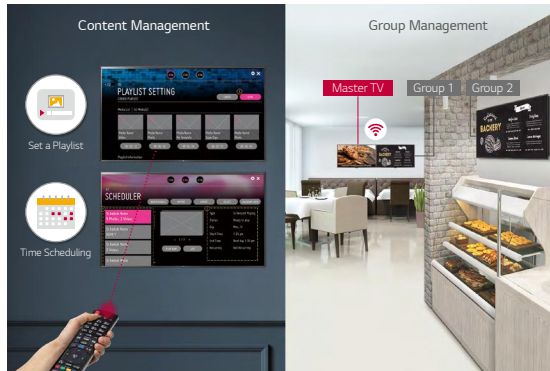

\* 86 inch

Simple Content Management

Higher Visibility

Better Usability

## Embedded Content & Group Management

The embedded Content and Group Management System allows you to edit and play content, schedule playlists and groups, and control Signage via remote control, mouse and mobile phone without the use of separate PC or software. This makes content management much easier and more user-friendly.

## SuperSign Control

SuperSign Control is the basic control software, and it can manage up to 100 displays through a single account and server. Power, volume, and scheduling can be remotely adjusted, and firmware updates supported.