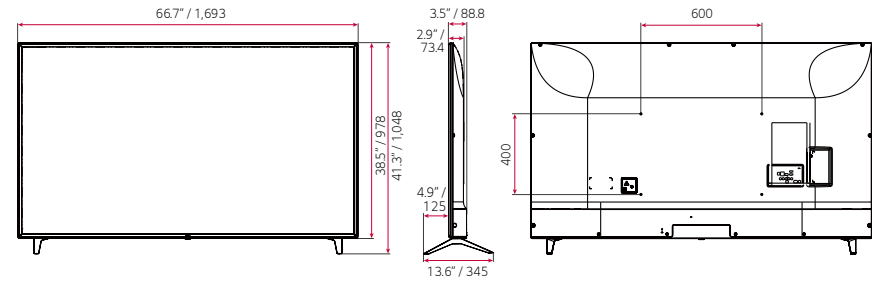

# DIMENSION (unit: mm)

86"

75"

65"

55"

49"

43"

\* Dimensions & Jack Panels (Read/Side) may differ from the above image, so please contact LG sales team to verify before ordering.  
 \* UT640S series basically have a two-pole stand, but it is able to detach the stand from the body, per service environment (can be used as a wall-mount unit).

# CONNECTIVITY

86" | 75"

65" | 55" | 49" | 43"

\* Dimensions & Jack Panels (Read/Side) may differ from the above image, so please contact LG sales team to verify before ordering.