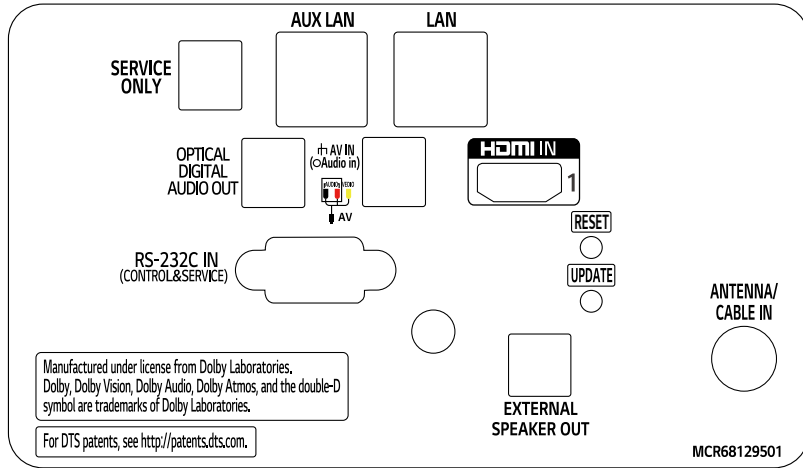

## DPM (Display Power Management)

Display Power Management (DPM) can be configured to be On only when there is a TV signal present to manage power more efficiently.

# DIMENSION (unit: mm)

86"

75"

65"

55"

49"

43"

\* Dimensions & Jack Panels (Read/Side) may differ from the above image, so please contact LG sales team to verify before ordering.  
 \* UT640S series basically have a two-pole stand, but it is able to detach the stand from the body, per service environment (can be used as a wall-mount unit).

# CONNECTIVITY

86" | 75"

65" | 55" | 49" | 43"

\* Dimensions & Jack Panels (Read/Side) may differ from the above image, so please contact LG sales team to verify before ordering.