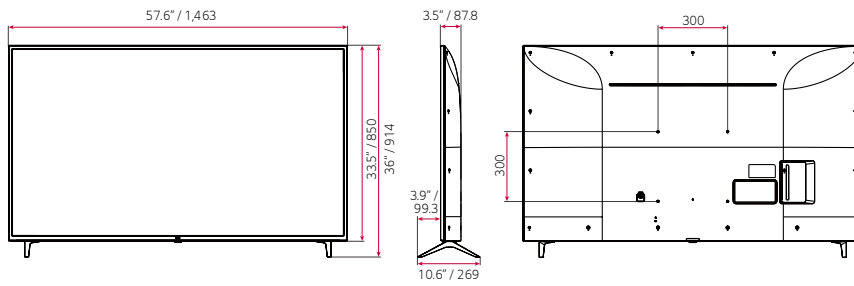

# DIMENSION (unit: mm)

86"

75"

65"

55"

49"

43"

\* Dimensions & Jack Panels (Read/Side) may differ from the above image, so please contact LG sales team to verify before ordering.  
 \* UT640S series basically have a two-pole stand, but it is able to detach the stand from the body, per service environment (can be used as a wall-mount unit).

# CONNECTIVITY

86" | 75"

65" | 55" | 49" | 43"

\* Dimensions & Jack Panels (Read/Side) may differ from the above image, so please contact LG sales team to verify before ordering.