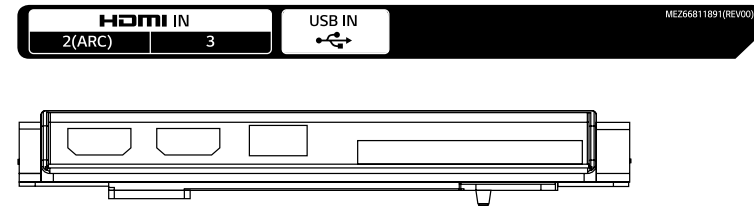

# DIMENSION (unit: mm)

86"

75"

65"

55"

49"

43"

\* Dimensions & Jack Panels (Read/Side) may differ from the above image, so please contact LG sales team to verify before ordering.  
 \* UT640S series basically have a two-pole stand, but it is able to detach the stand from the body, per service environment (can be used as a wall-mount unit).

# CONNECTIVITY

86" | 75"

65" | 55" | 49" | 43"

\* Dimensions & Jack Panels (Read/Side) may differ from the above image, so please contact LG sales team to verify before ordering.