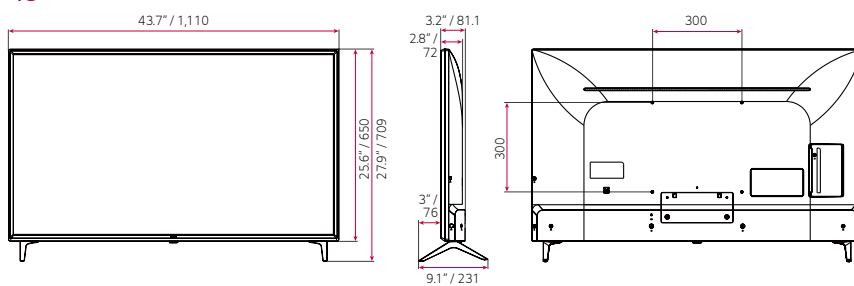

# DIMENSION (unit: mm)

86"

75"

65"

55"

49"

43"

\* Dimensions & Jack Panels (Read/Side) may differ from the above image, so please contact LG sales team to verify before ordering.  
 \* UT640S series basically have a two-pole stand, but it is able to detach the stand from the body, per service environment (can be used as a wall-mount unit).

# CONNECTIVITY

86" | 75"

65" | 55" | 49" | 43"

\* Dimensions & Jack Panels (Read/Side) may differ from the above image, so please contact LG sales team to verify before ordering.