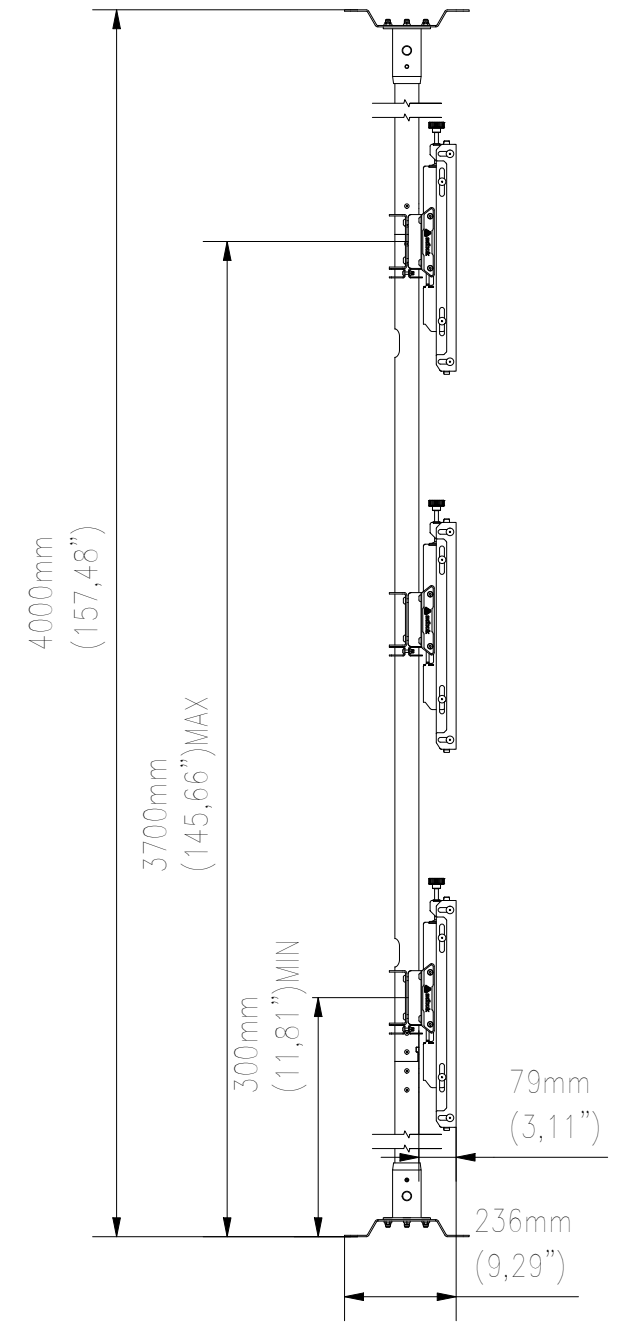

# FRONT VIEW

# SIDE VIEW

**edbak**  
 PL 23-107 Strzyżewice  
 Piotrowice 186 / Poland

Index No:

WFCA3357-L

Sheet: A3

Scale: 1 : 16

Project No:

840