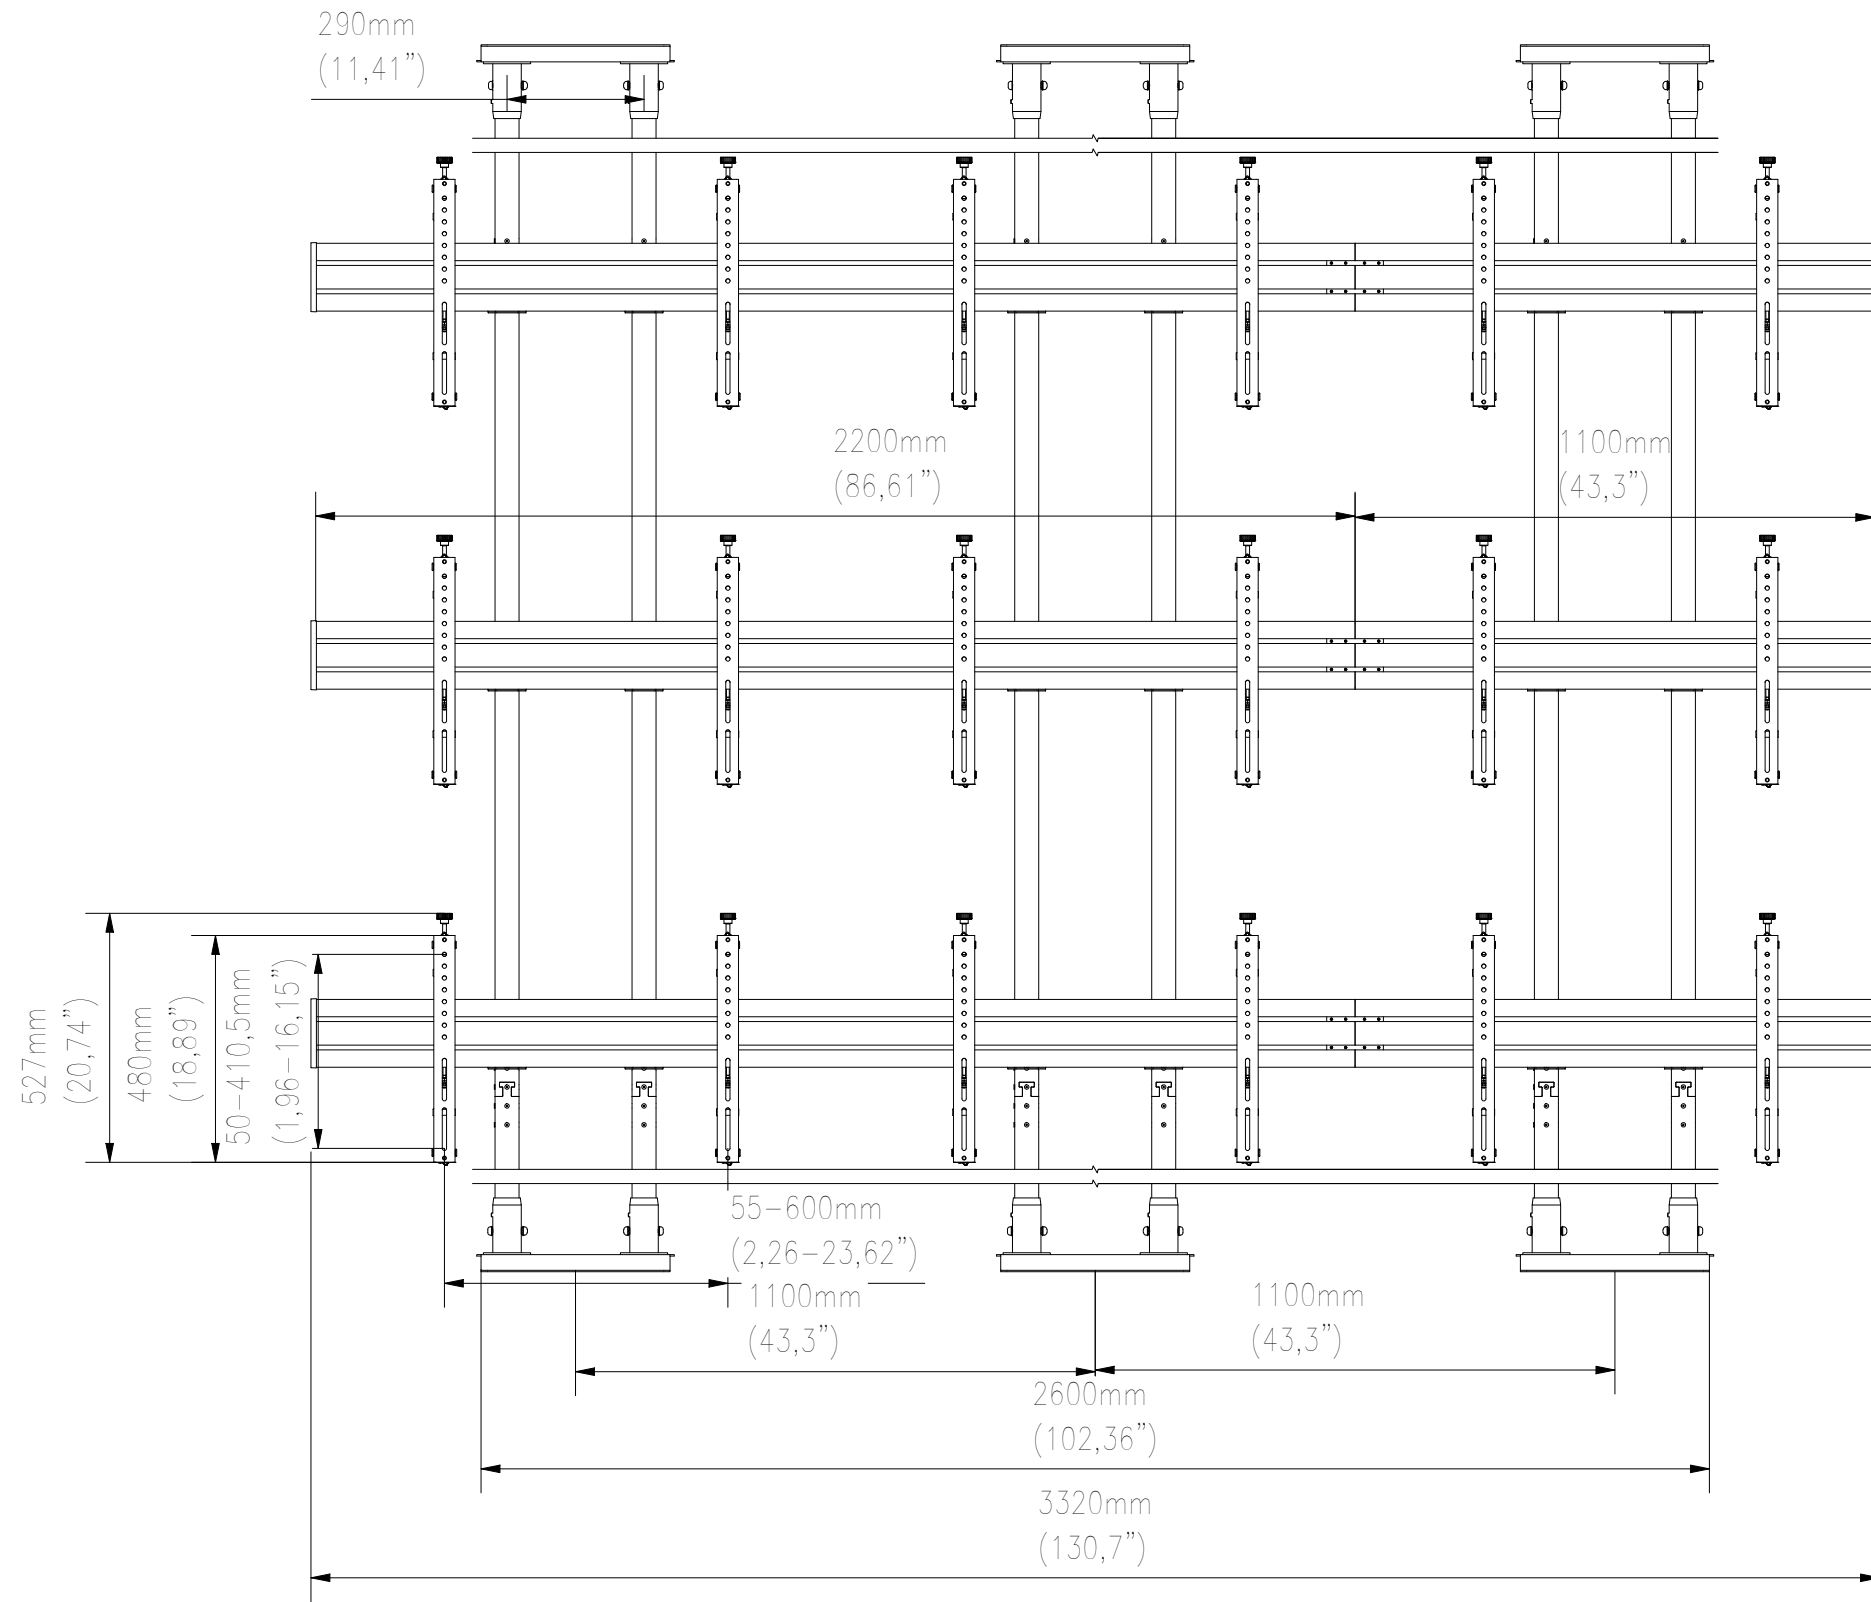

# FRONT VIEW

# SIDE VIEW

**edbak**  
 PL 23-107 Strzyżewice  
 Piotrowice 186 / Poland

Index No:

WFCA3357-L

Sheet: A3

Scale: 1 : 16

Project No:

840