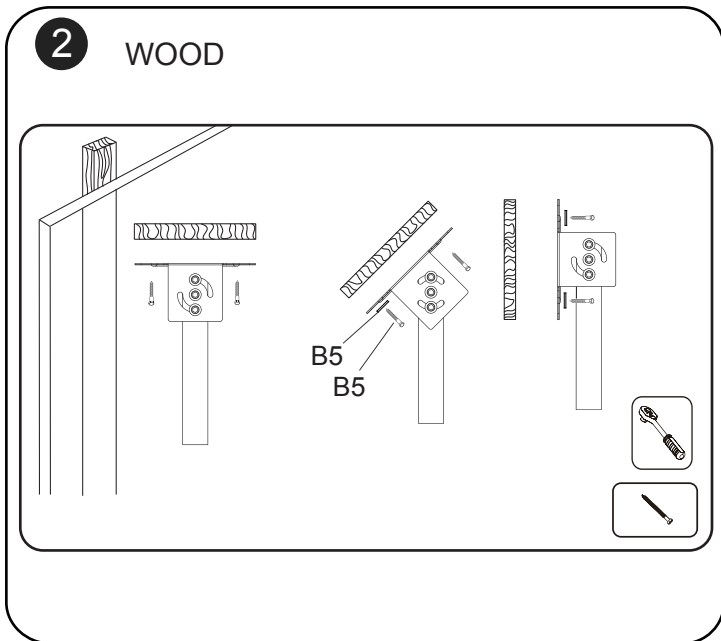

INSTALLATION INSTRUCTION