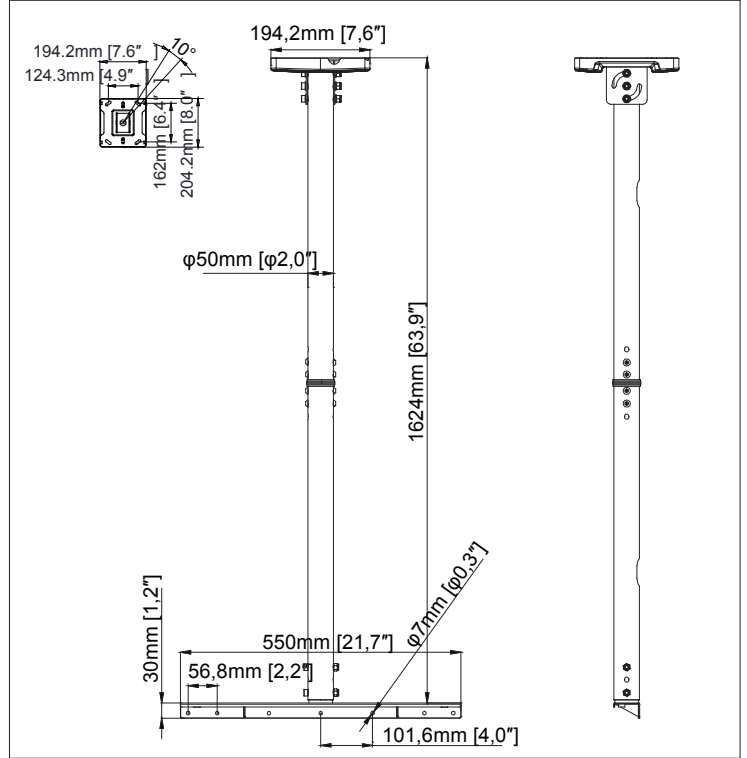

Technical Summary

M Pro Series Enclosure Ceiling Kit 49"-65"

EAN:7350105211577

7350105211584

PRODUCT DIMENSIONS

Scan for info!

EAN:7350105211577

EAN:7350105211584

Parts list

B1	B2	B3	B4	B5	B6	
M8X70	Ø16xØ8.2x1.5	M8X60	M8	Lag bolt	Ø16xØ8.2x1.5	Anchor
X3	X6	X2	X5	X6	X6	X6

C1	C2	C3	C4	C5	C6
	5mm	6mm	M6x6	Ø16xØ6.2x1.5	M6
X1	X1	X1	X2	X4	X2

D1	D2	D3	D4	D5
X1	X1	X2	X2	X1