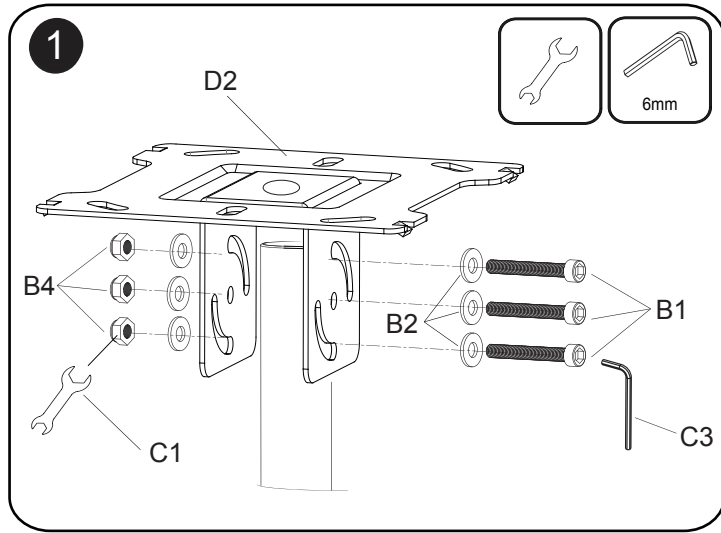

INSTALLATION INSTRUCTION