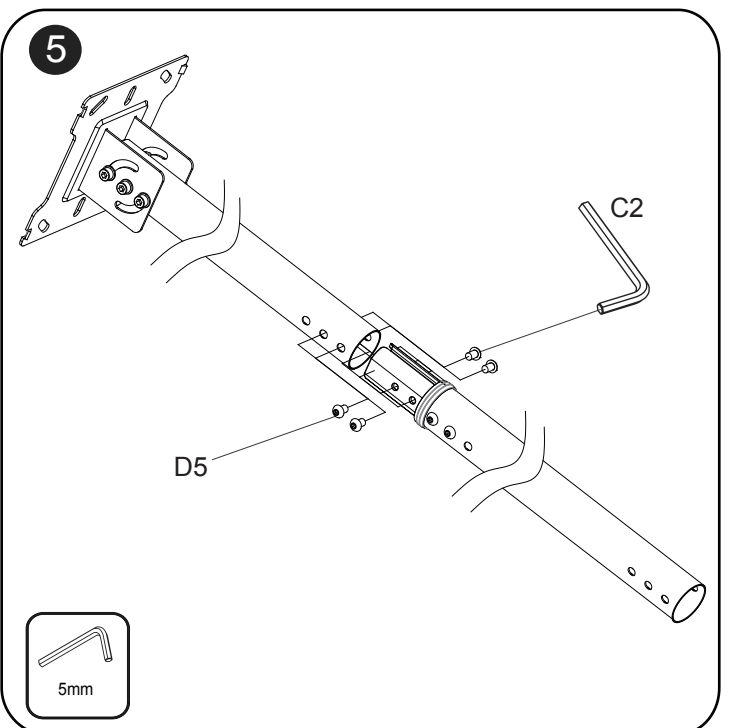

INSTALLATION INSTRUCTION