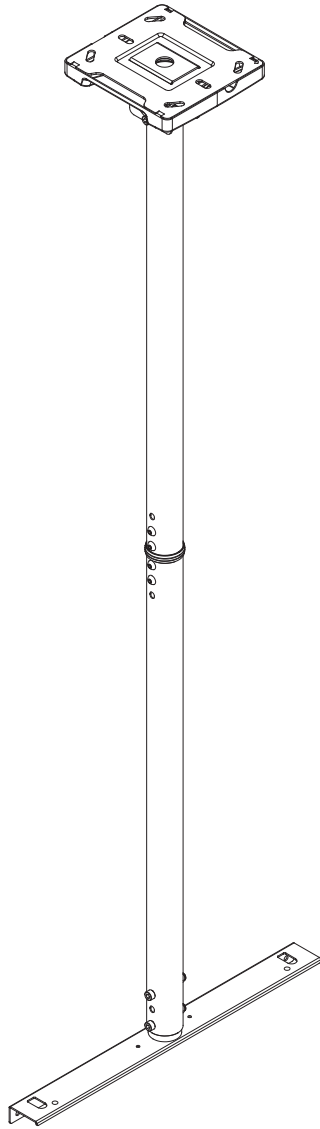

Technical Summary

M Pro Series Enclosure Ceiling Kit 49"-65"

EAN:7350105211577

7350105211584

PRODUCT DIMENSIONS

Scan for info!

EAN:7350105211577

EAN:7350105211584

Parts list

B1	B2	B3	B4	B5	B6	
M8X70	Ø16xØ8.2x1.5	M8X60	M8	Lag bolt	Ø16xØ8.2x1.5	Anchor
X3	X6	X2	X5	X6	X6	X6

C1	C2	C3	C4	C5	C6
	5mm	6mm	M6x6	Ø16xØ6.2x1.5	M6
X1	X1	X1	X2	X4	X2

D1	D2	D3	D4	D5
X1	X1	X2	X2	X1