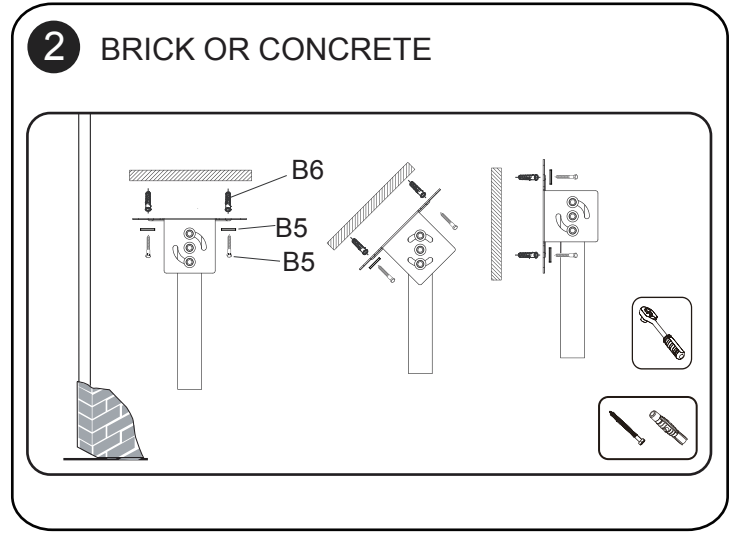

INSTALLATION INSTRUCTION