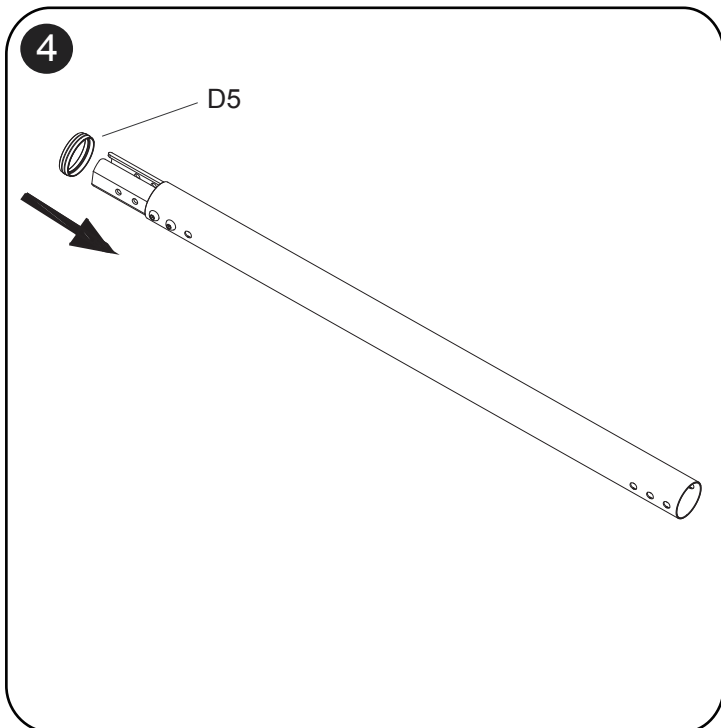

INSTALLATION INSTRUCTION