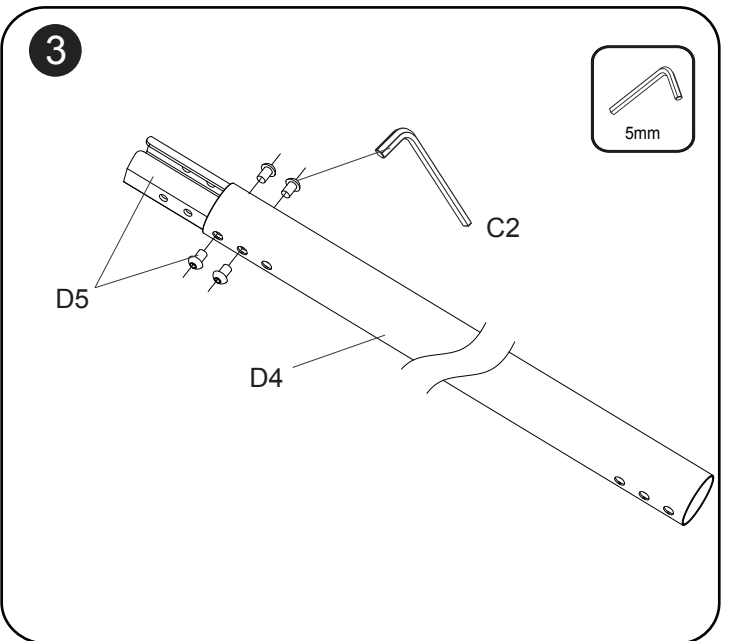

INSTALLATION INSTRUCTION